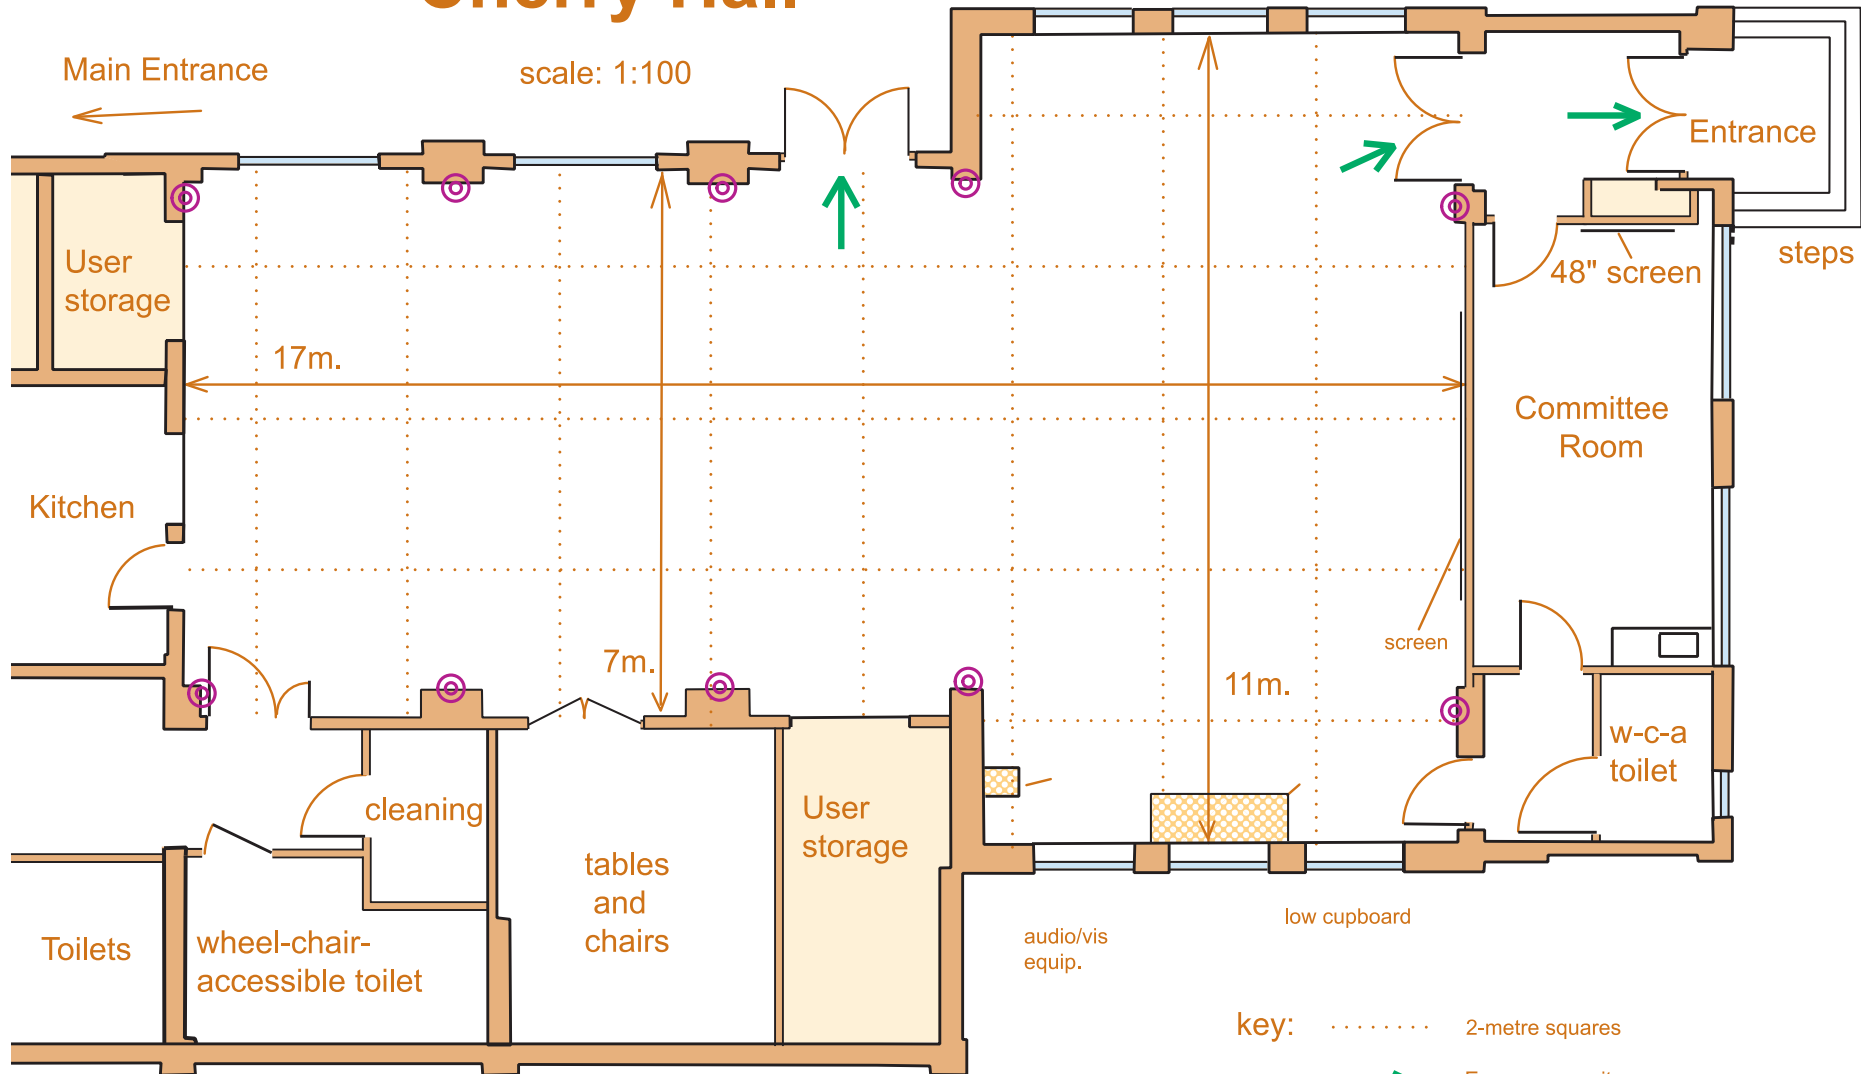

# Cherry Hall

scale: 1:100

- key:
- ..... 2-metre squares
  - Emergency exits
  - ⊙ bosses for hanging decorations, 2.5m up