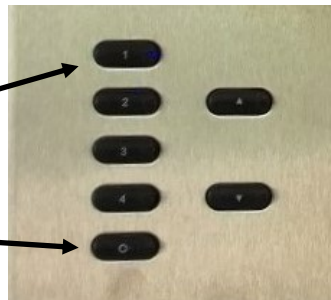

Entering the hall - Lighting

The lighting system for the hall is new and very different.

The entrance foyer and hall lights are controlled from the key pad on the wall near the entrance.

The top left hand button switches lights on in both the entrance foyer and the hall.

The bottom left switches all the lights off when you leave.

Toilet lights are automatic.

The kitchen has a light switch

Hall light switches

Either end of hall

1. Lights full on
2. Side lights on—top lights dim
3. For lectures
4. Low lighting 1
5. Side lights on
6. Stage area lit
7. Low light 2
8. Entry lights
9. Unassigned
- 0 Hall lights off